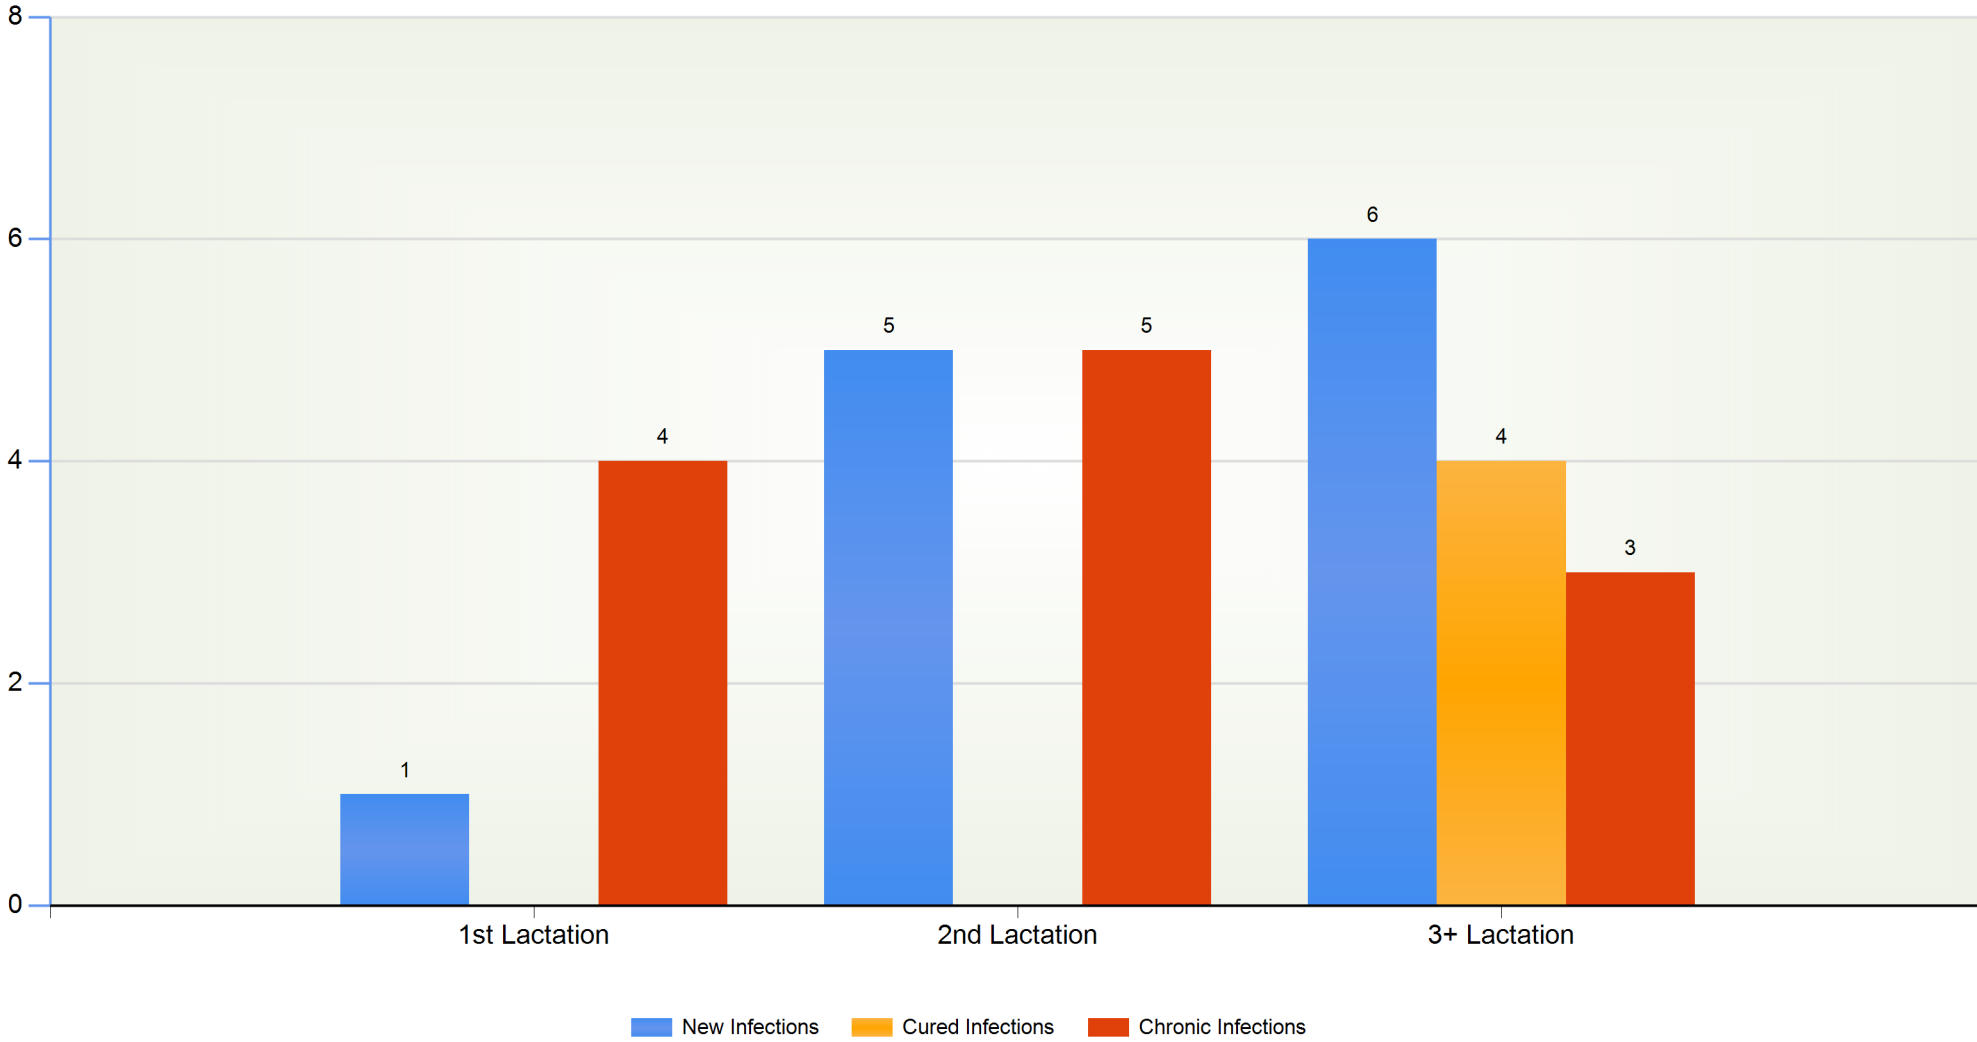

### Milking Period Trends (Heifers) by Month

# Milk Monitor SCC Supplement ©

Demo Herd 1, Demoville, 14 February 2024

BVD:- IBR:- Fluke:- Lepto:- Orbeseal:- Kexxtone:-

Example House, Demo  
Street, DEMO CITY, DE1  
1MO Tel:01010 110011

### Milking Period Trends (All Animals) by Parity