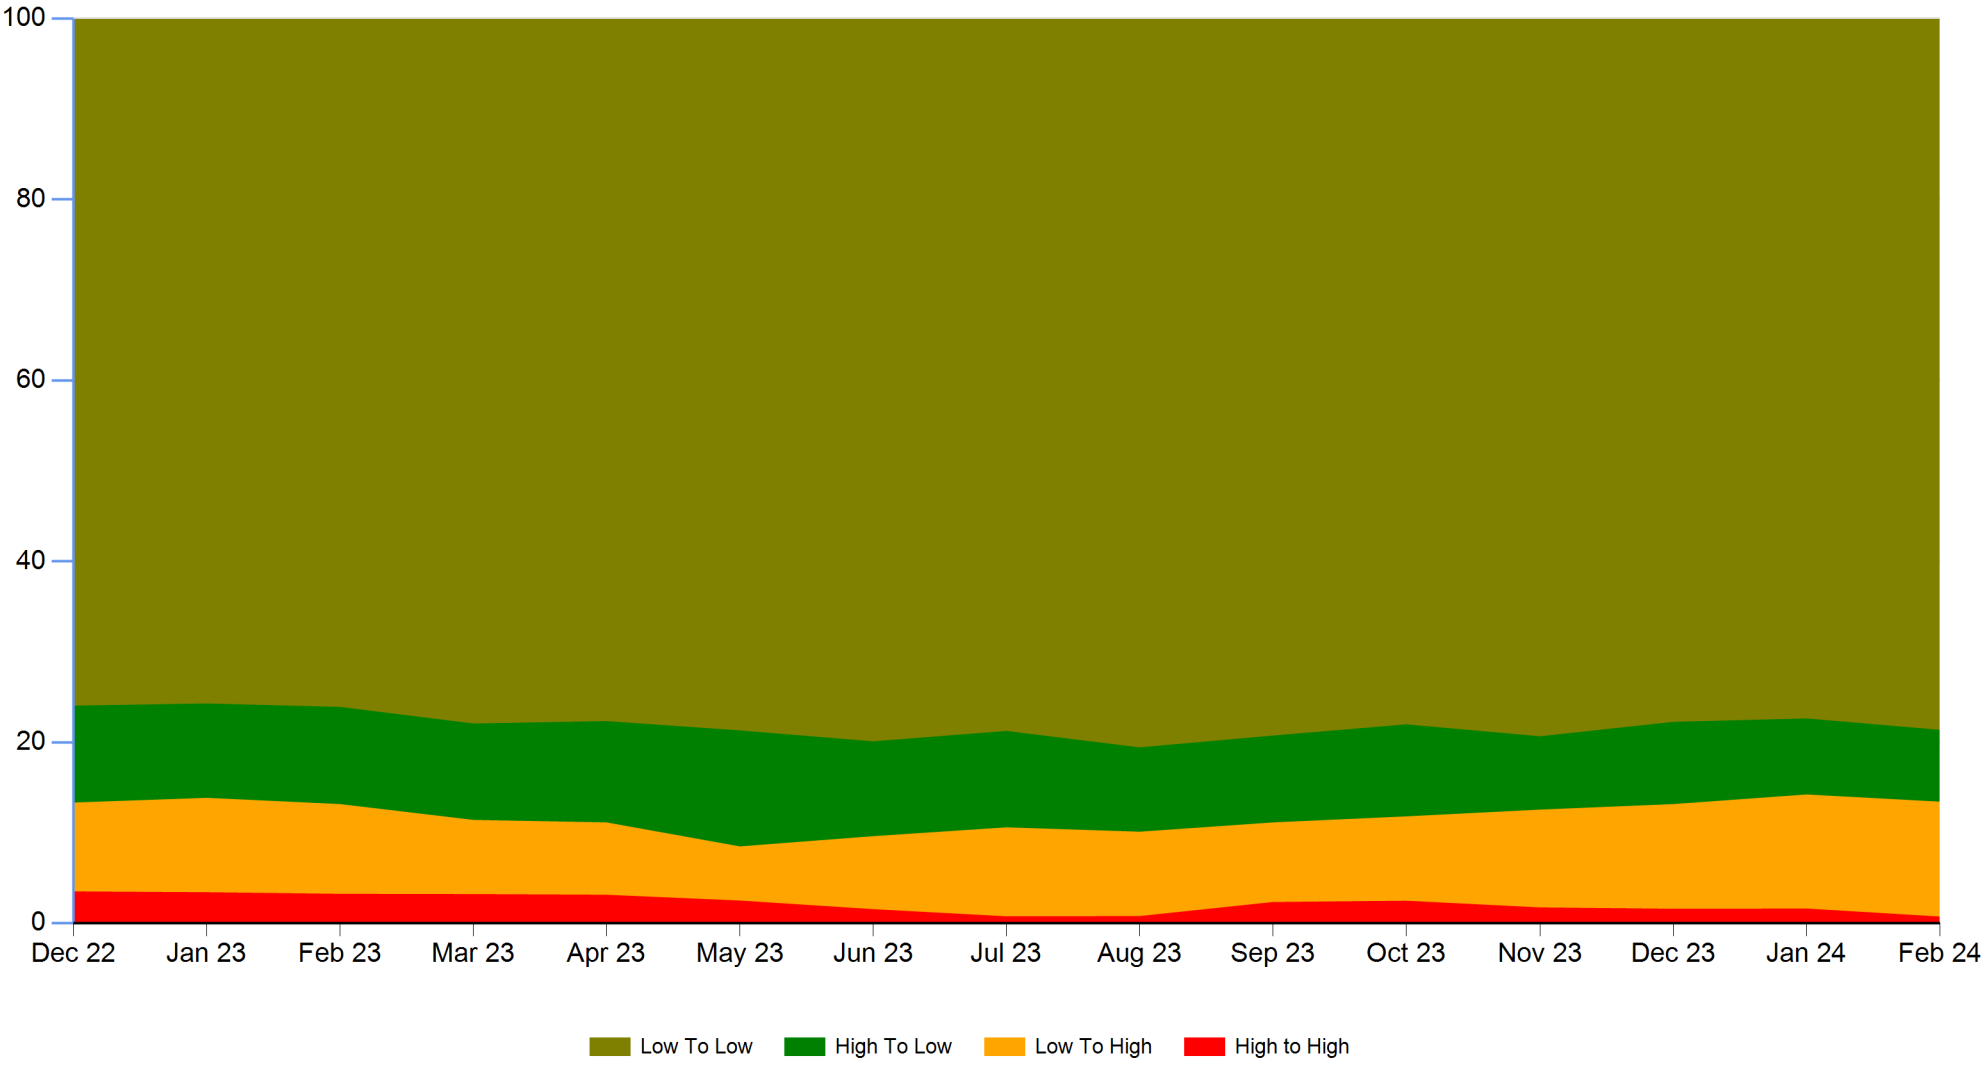

# Milk Monitor SCC Supplement ©

Demo Herd 1, Demoville, 14 February 2024

BVD:- IBR:- Fluke:- Lepto:- Orbeseal:- Kexxtone:-

Example House, Demo  
Street, DEMO CITY, DE1  
1MO Tel:01010 110011

## Dry Period Trends