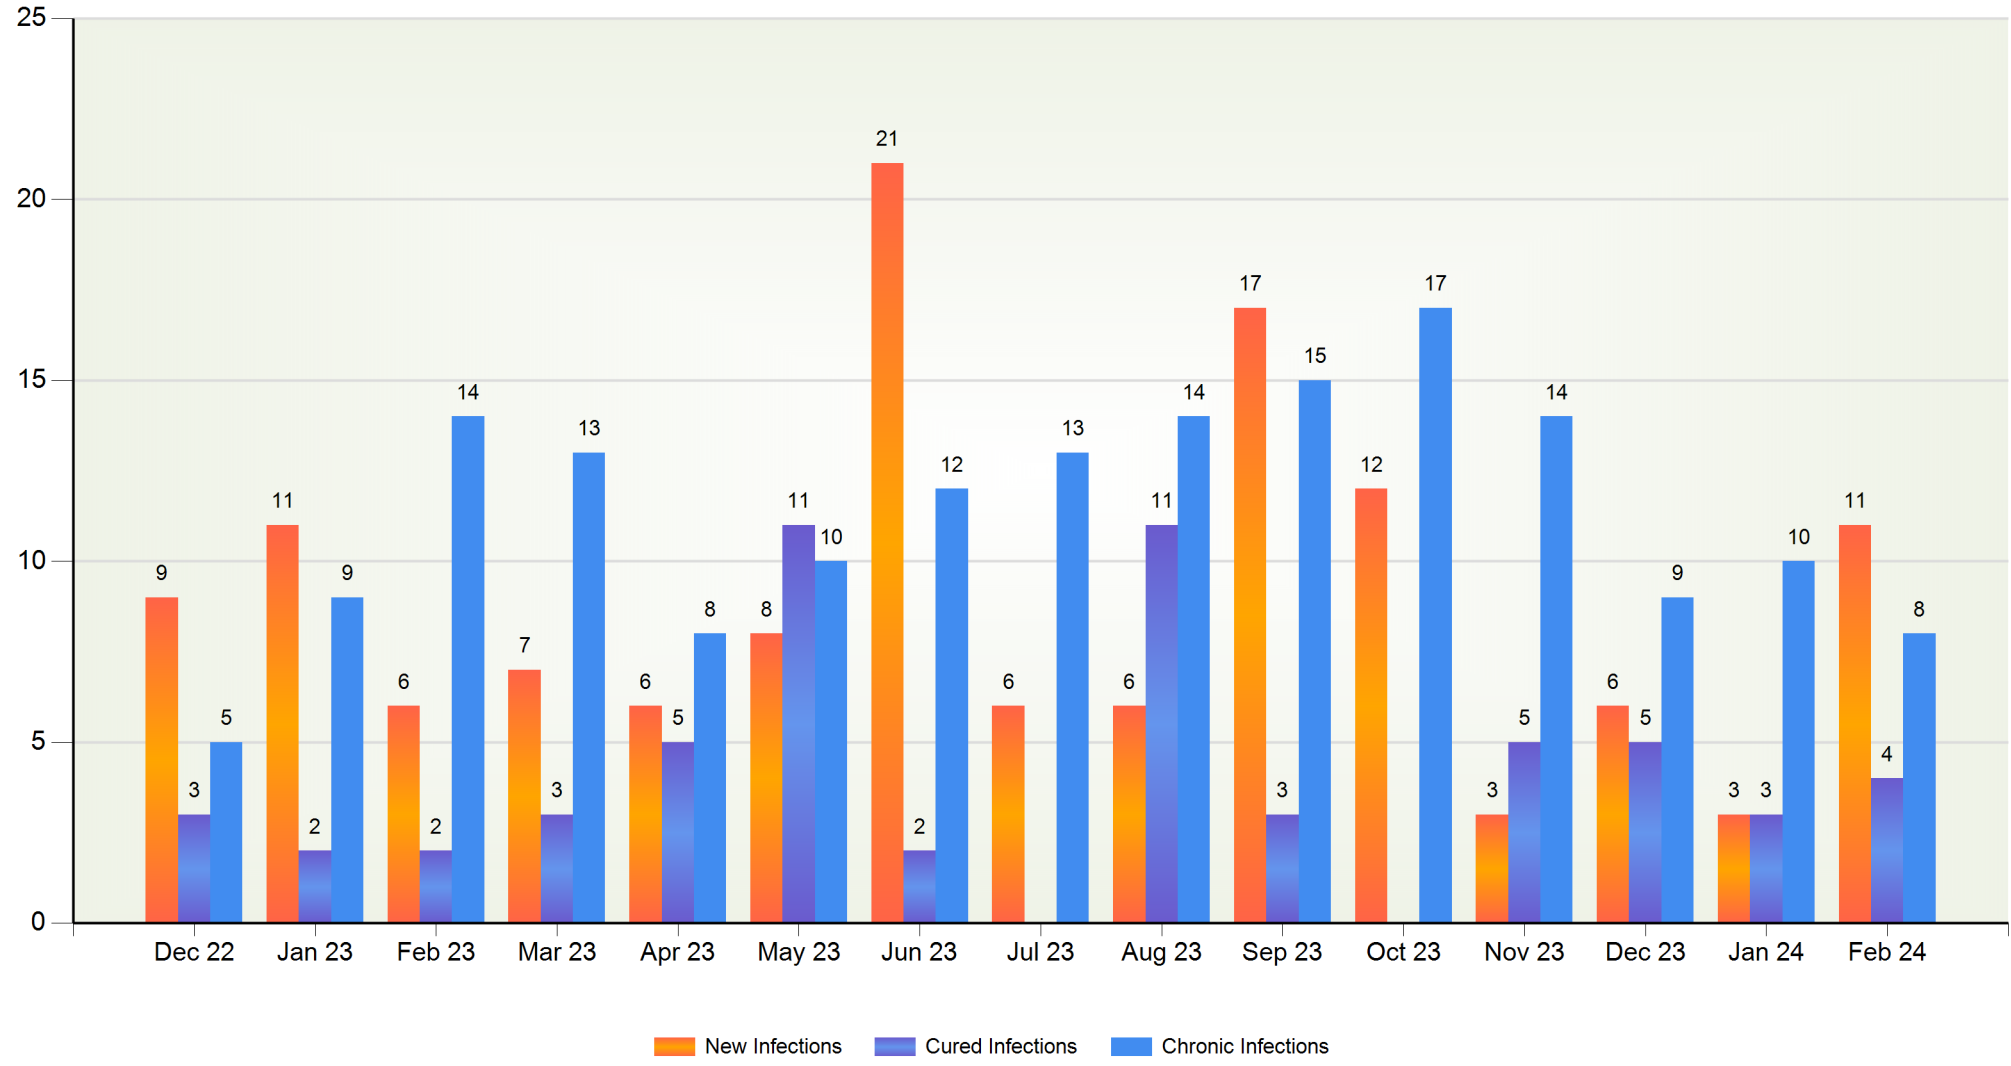

## Dry Period Trends

### Milking Period Trends (All Animals) by Month

# Milk Monitor SCC Supplement ©

Demo Herd 1, Demoville, 14 February 2024  
 BVD:- IBR:- Fluke:- Lepto:- Orbeseal:- Kexxtone:-

Example House, Demo  
 Street, DEMO CITY, DE1  
 1MO Tel:01010 110011

## Milking Period Trends (Lactation 2+) by Month