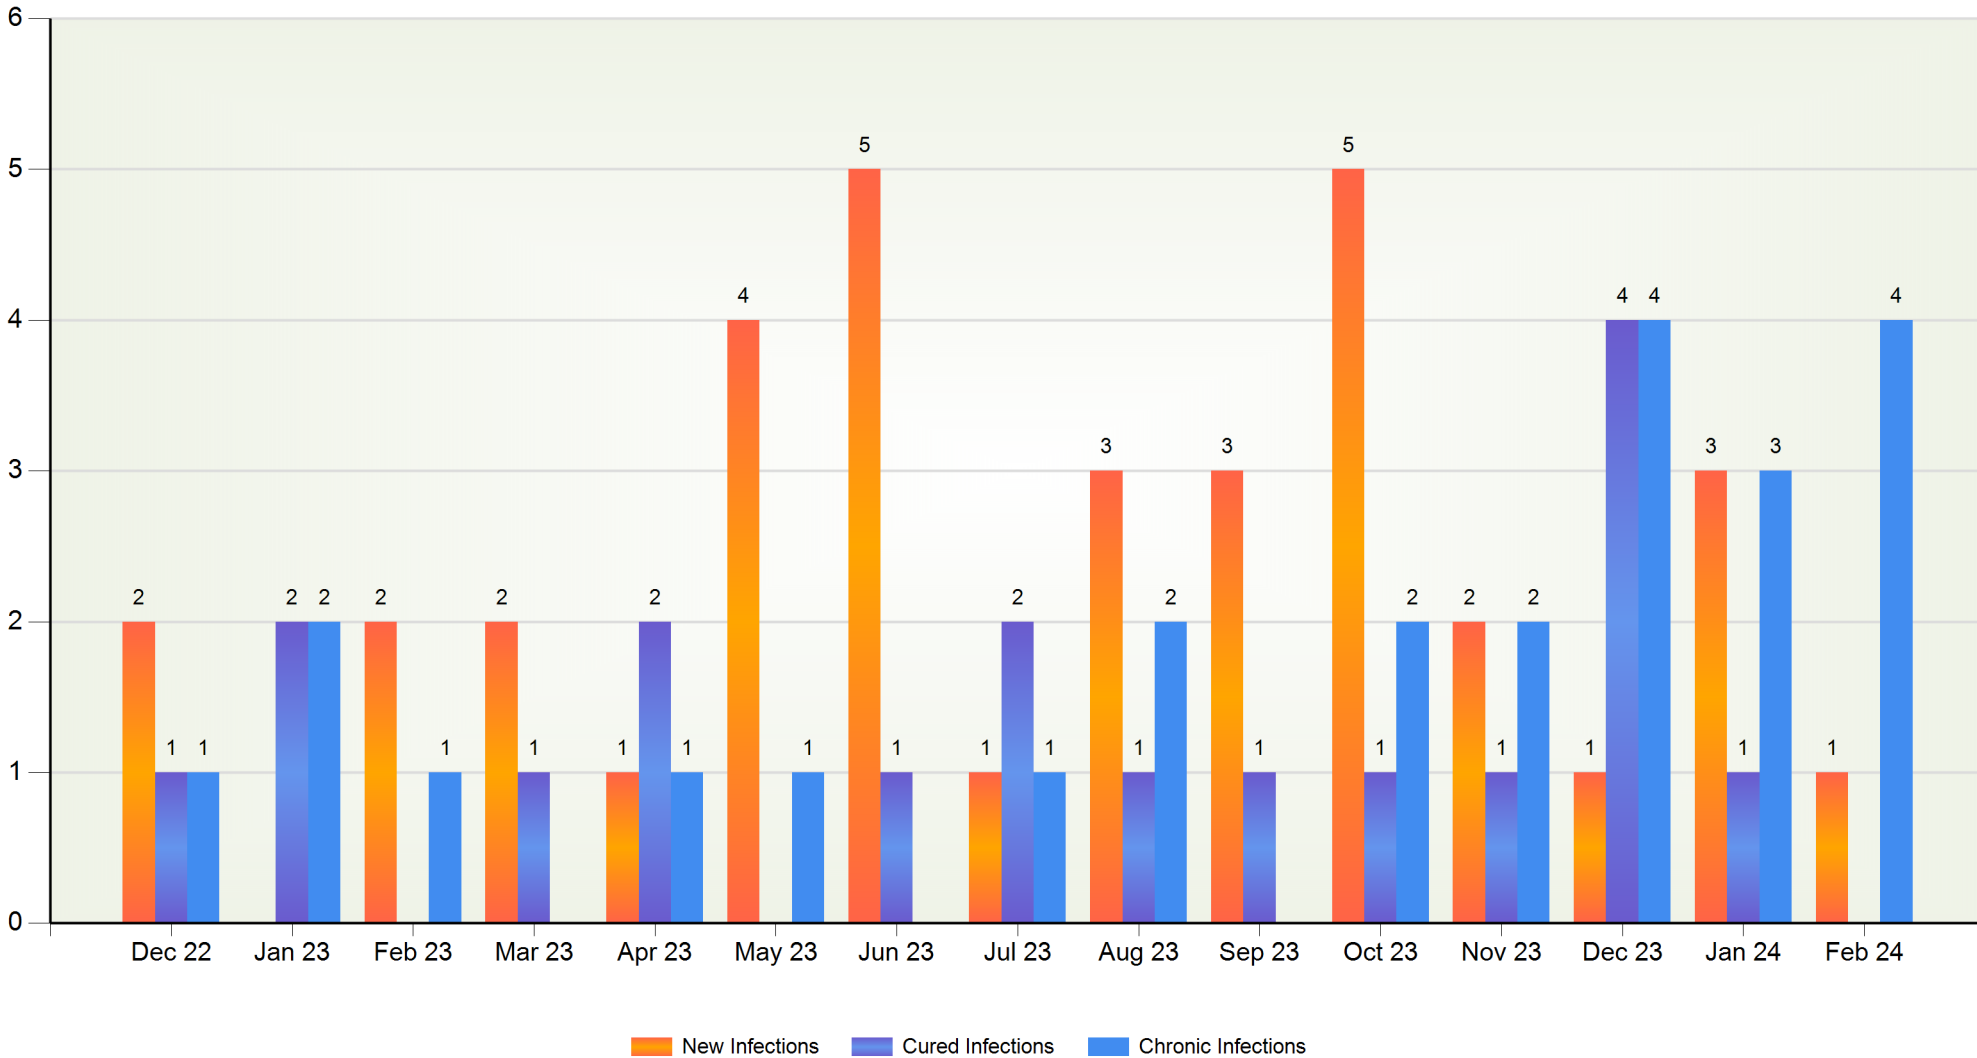

## Milking Period Trends (Lactation 2+) by Month

# Milk Monitor SCC Supplement ©

Demo Herd 1, Demoville, 14 February 2024  
BVD:- IBR:- Fluke:- Lepto:- Orbeseal:- Kexxtone:-

Example House, Demo  
Street, DEMO CITY, DE1  
1MO Tel:01010 110011

### Milking Period Trends (Heifers) by Month