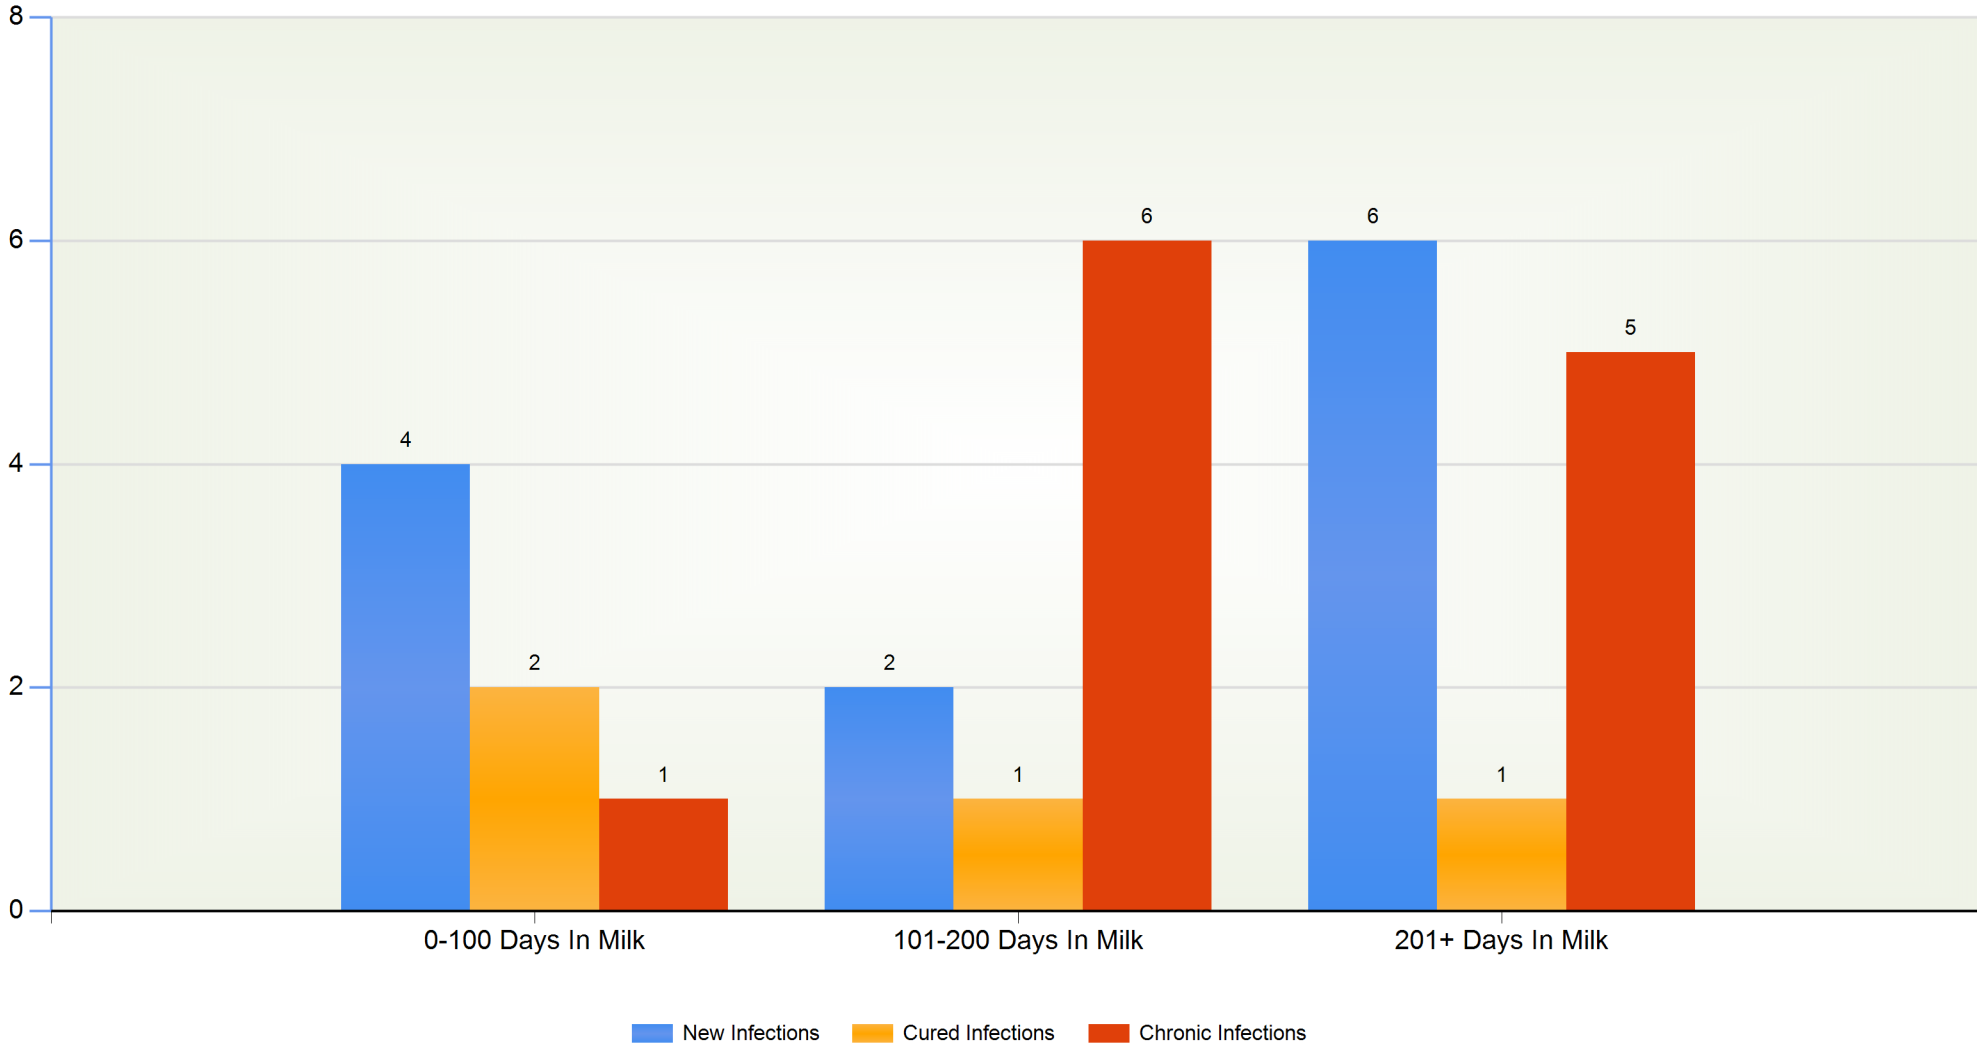

### Milking Period Trends (Heifers) by Month

### Milking Period Trends (All Animals) by Parity

# Milk Monitor SCC Supplement ©

Demo Herd 1, Demoville, 14 February 2024

BVD:- IBR:- Fluke:- Lepto:- Orbeseal:- Kexxtone:-

Example House, Demo  
Street, DEMO CITY, DE1  
1MO Tel:01010 110011

### Milking Period Trends (All Animals) by Days In Milk