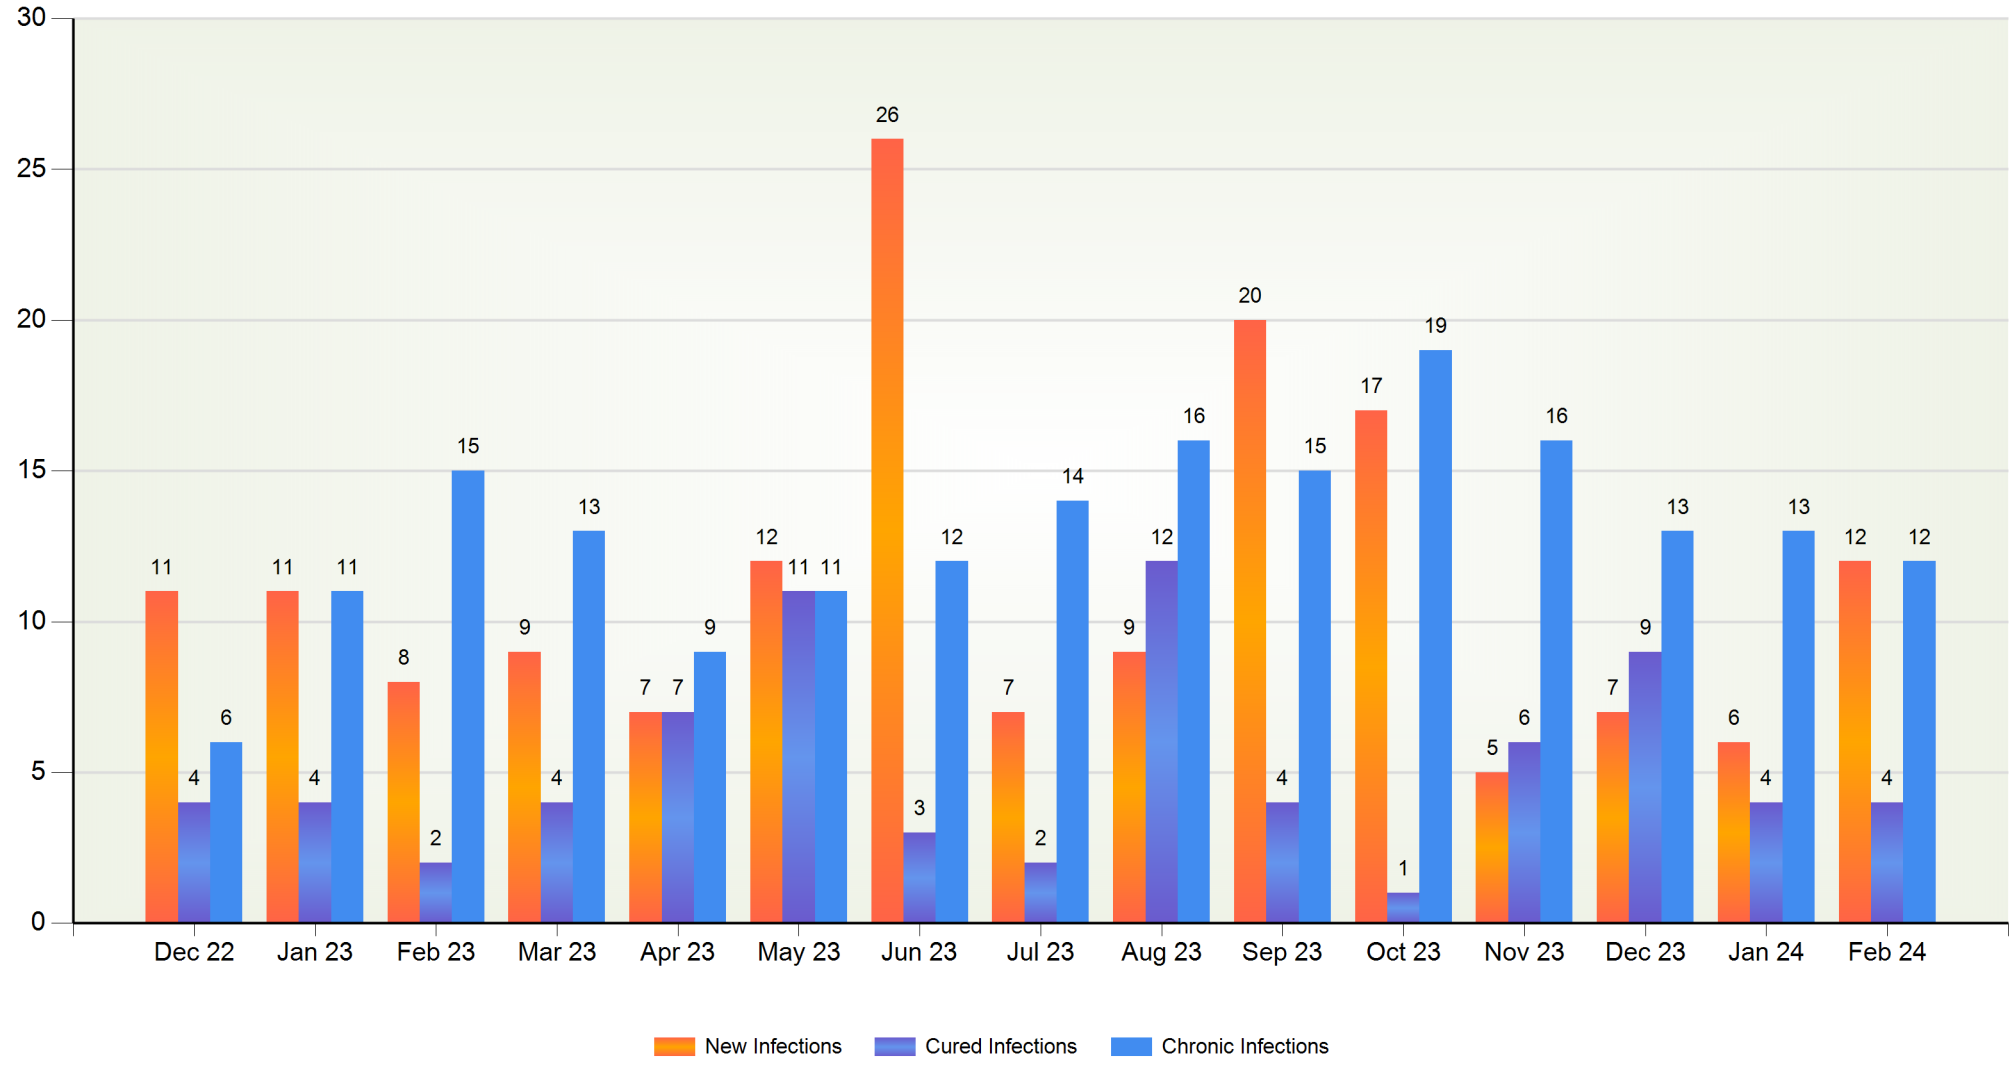

## Dry Period Trends

# Milk Monitor SCC Supplement ©

Demo Herd 1, Demoville, 14 February 2024  
BVD:- IBR:- Fluke:- Lepto:- Orbeseal:- Kexxtone:-

Example House, Demo  
Street, DEMO CITY, DE1  
1MO Tel:01010 110011

### Milking Period Trends (All Animals) by Month

## Milking Period Trends (Lactation 2+) by Month