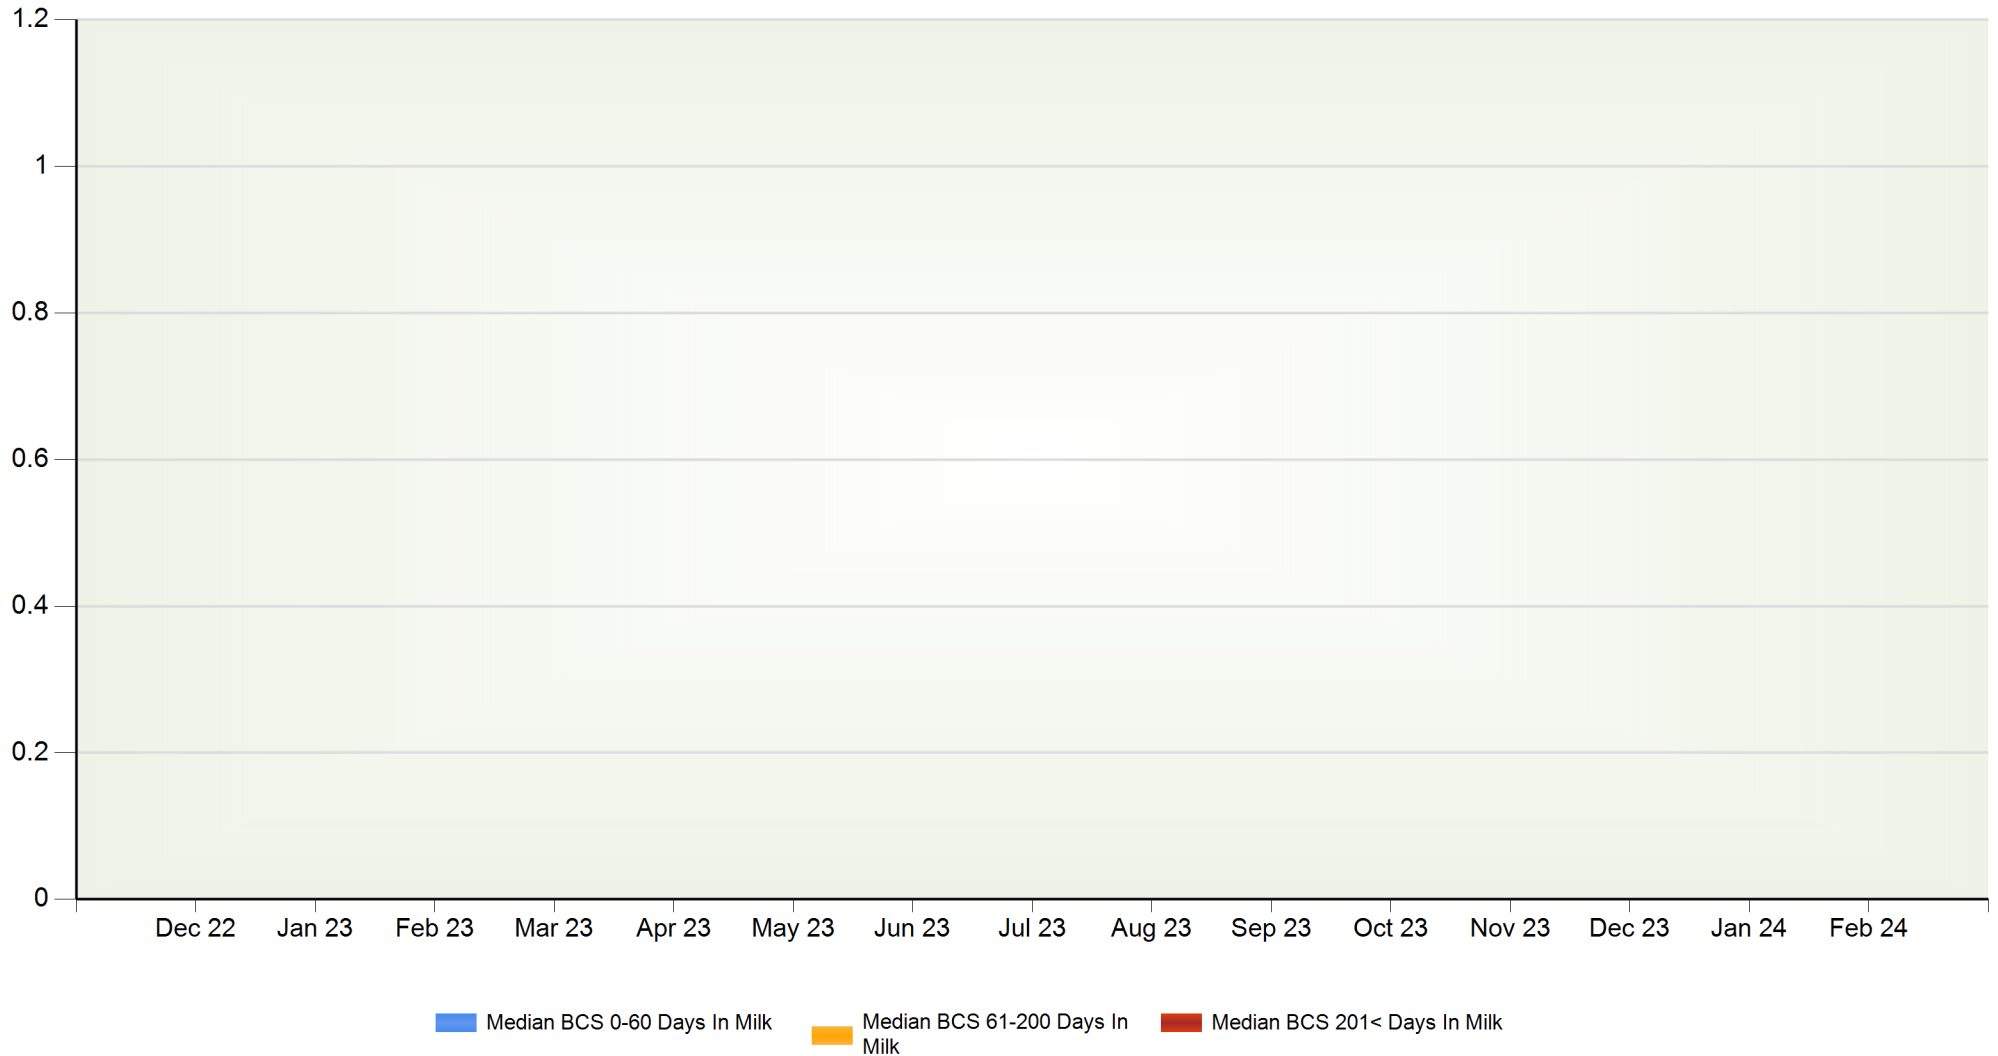

Milk Monitor BCS Supplement ©

Demo Herd 1, Demoville, 14 February 2024

BVD:- IBR:- Fluke:- Lepto:- Orbeseal:- Kexxtone:-

Example House, Demo
Street, DEMO CITY, DE1
1MO Tel:01010 110011

Body Condition Score By Lactation (Animal Count)

Milk Monitor BCS Supplement ©

Demo Herd 1, Demoville, 14 February 2024

BVD:- IBR:- Fluke:- Lepto:- Orbeseal:- Kexxtone:-

Example House, Demo
Street, DEMO CITY, DE1
1MO Tel:01010 110011

Body Condition Score By DIM