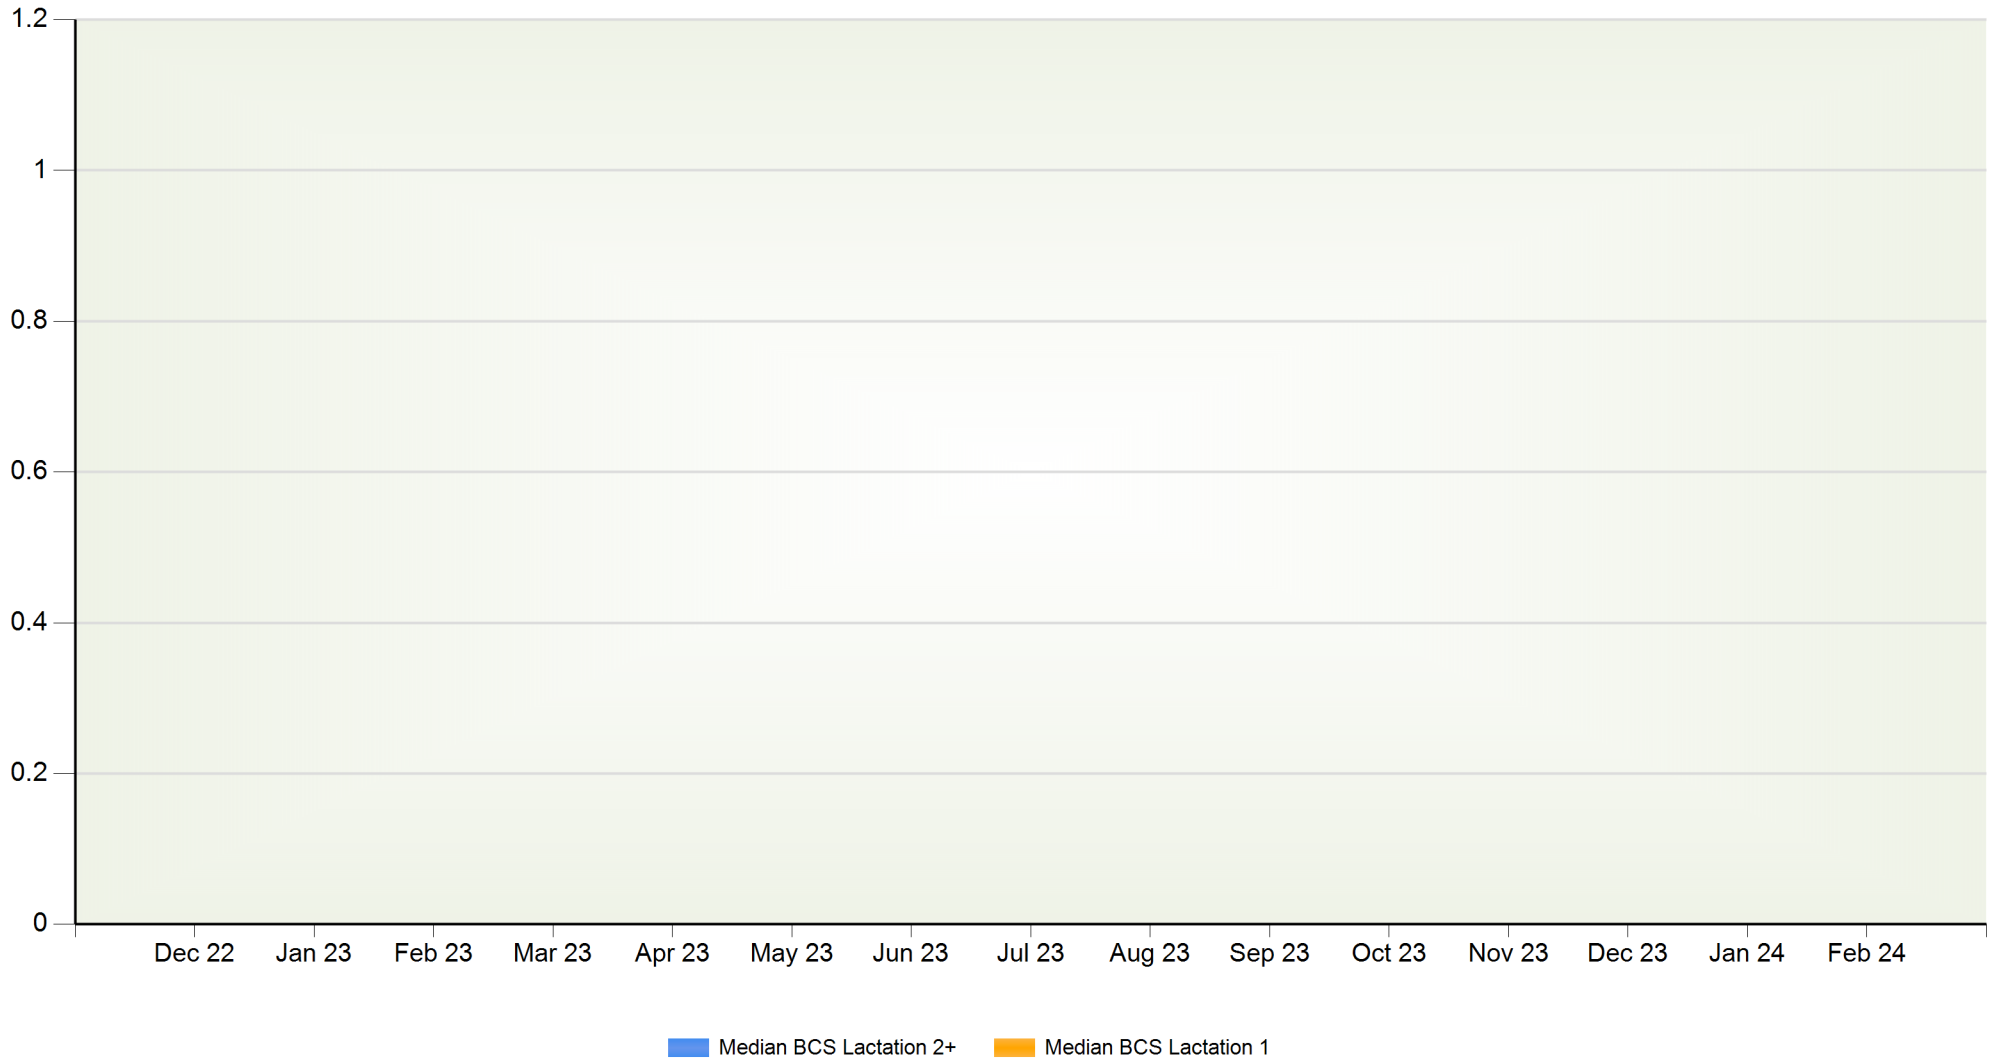

Milk Monitor BCS Supplement[©]

Demo Herd 1, Demoville, 14 February 2024

BVD:- IBR:- Fluke:- Lepto:- Orbeseal:- Kexxtone:-

Example House, Demo
Street, DEMO CITY, DE1
1MO Tel:01010 110011

Body Condition Score

Milk Monitor BCS Supplement ©

Demo Herd 1, Demoville, 14 February 2024

BVD:- IBR:- Fluke:- Lepto:- Orbeseal:- Kexxtone:-

Example House, Demo
Street, DEMO CITY, DE1
1MO Tel:01010 110011

Body Condition Score By Lactation