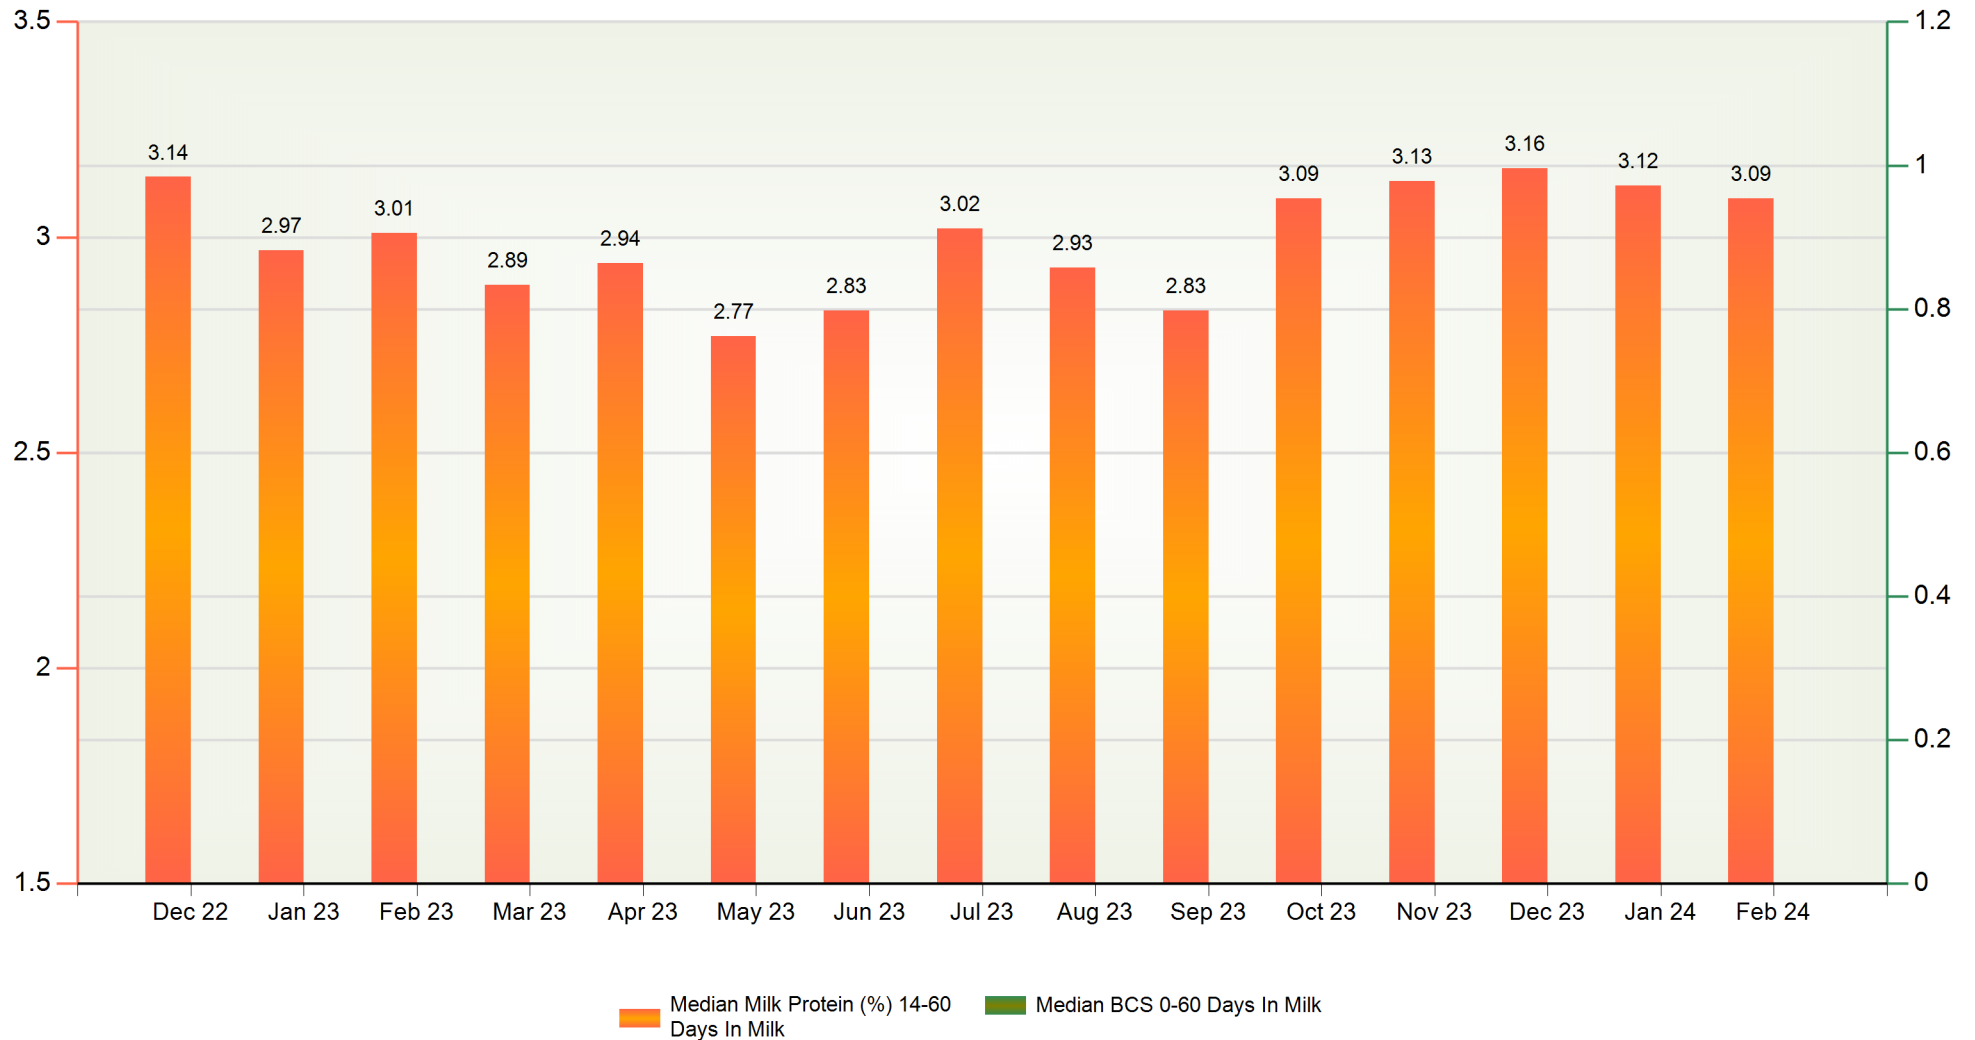

Milk Monitor BCS Supplement[©]

Demo Herd 1, Demoville, 14 February 2024

BVD:- IBR:- Fluke:- Lepto:- Orbeseal:- Kexxtone:-

Example House, Demo
Street, DEMO CITY, DE1
1MO Tel:01010 110011

Monthly Median Milk Protein and Body Condition Score

Milk Monitor BCS Supplement[©]

Demo Herd 1, Demoville, 14 February 2024

BVD:- IBR:- Fluke:- Lepto:- Orbeseal:- Kexxtone:-

Example House, Demo
Street, DEMO CITY, DE1
1MO Tel:01010 110011

Body Condition Score